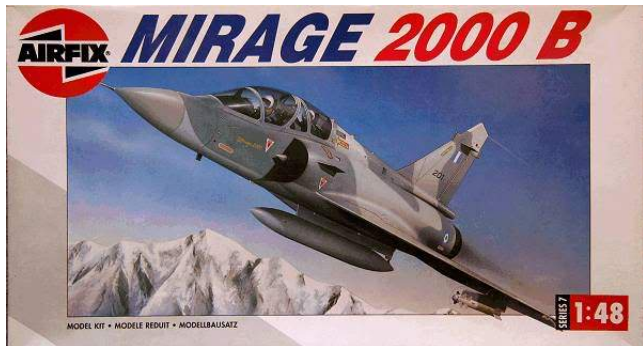

# Mirage 2000B

[View this kit on the website.](#)

Two seater trainer version of the current Mirage family of Dassault aircraft. - Taken from the [1992 edition catalogue](#)

1993 edition catalogue, listed as **Mirage 2000 B** from **Mirage 2000B**.