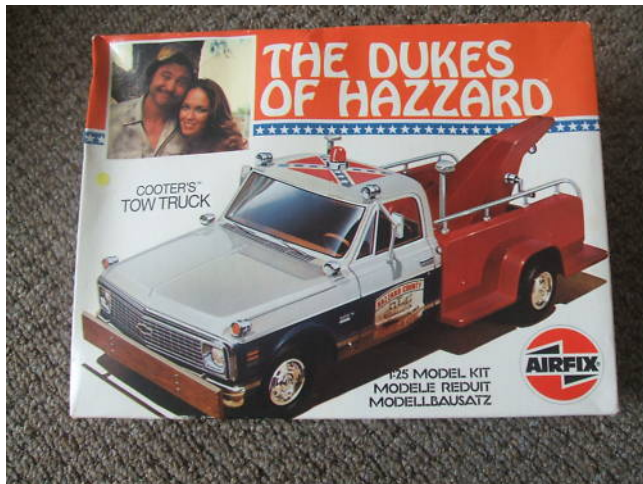

# Cooters Tow Truck

[View this kit on the website.](#)

Straight out of Hazzard County Garage. Cooters Tow Truck is there to retrieve all the crashed cars, when the boys have finished playing around. Working winch, dual rear wheels, roof lights and a rebel flag for the roof are all features of this kit. - Taken from the [1982 edition catalogue](#)