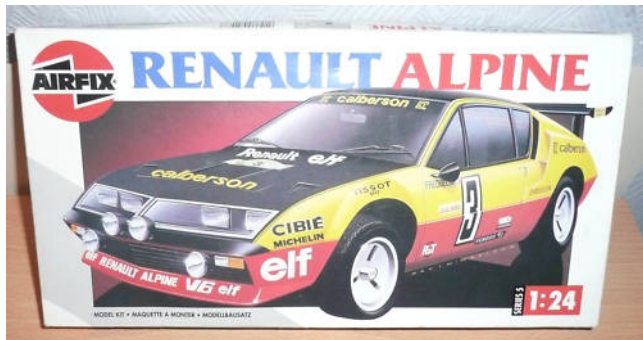

# Renault Alpine

[View this kit on the website.](#)

The famous Alpine has been at the forefront of French rally successes since the late sixties, driven by some of the most renowned names in the sport. Colourful decals and many extras are in this detailed kit. Model length 170mm. - Taken from the [1981 edition catalogue](#)