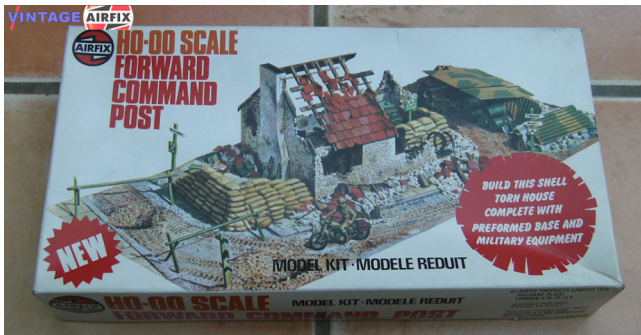

Forward Command Post

[View this kit on the website.](#)

A completely new diorama concept from Airfix, this shell-torn house is a valuable addition to the H0/00 figure range. The kit, with a total of 79 parts, can be made to suit most wartime situations and the comprehensive instruction sheet provides ideas for dioramic layouts. Included in the set are ammunition boxes, sandbags, signposts, barbed wire supports, pickaxes, shovels and even bicycles and oil drums. Three figures include a dispatch rider and wireless operator. - Taken from the [13th edition catalogue \(1976\)](#)

1999 edition catalogue, recorded as a **new** kit.

Airfix Series (*first appearance*): 4

Rarity of early version: Scarce

First Issued: 1975

Box art Artists

Artist on Box Type 5: William Stallion

Artist on Box Type 16: Adam Tooby