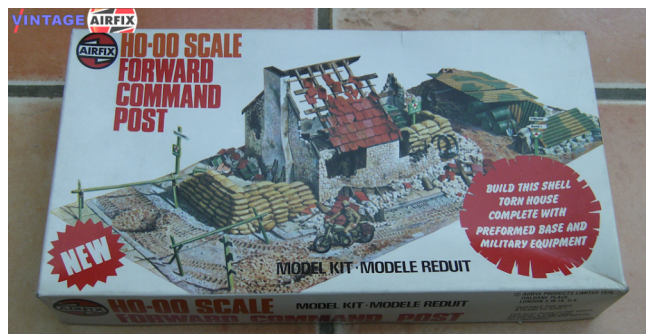

Forward Command Post

[View this kit on the website.](#)

A completely new diorama concept from Airfix, this shell-torn house is a valuable addition to the H0/00 figure range. The kit, with a total of 79 parts, can be made to suit most wartime situations and the comprehensive instruction sheet provides ideas for dioramic layouts. Included in the set are ammunition boxes, sandbags, signposts, barbed wire supports, pickaxes, shovels and even bicycles and oil drums. Three figures include a dispatch rider and wireless operator. - Taken from the [13th edition catalogue \(1976\)](#)

1999 edition catalogue, recorded as a **new** kit.

Airfix Series (*first appearance*): 4

Rarity of early version: Scarce

First Issued: 1975

Box art Artists

Artist on Box Type 5: William Stallion

Artist on Box Type 16: Adam Tooby