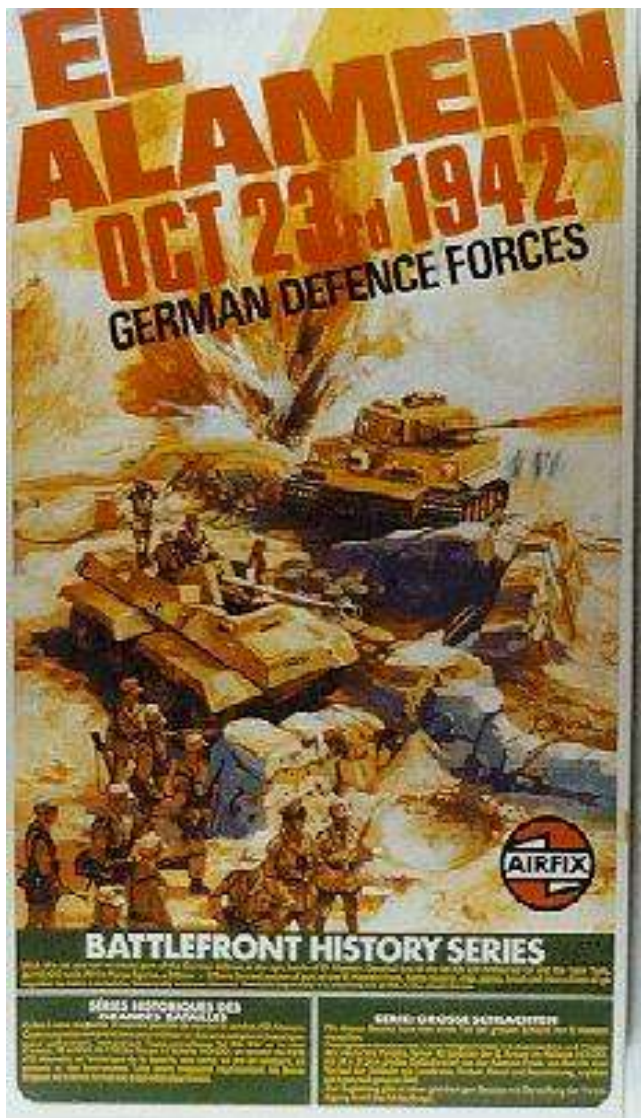

El Alamein - German Defence Forces

[View this kit on the website.](#)

El Alamein - October 23rd 1942

- Armoured car 234 and Tiger Tank kits with Afrika Korps markings
- 48 Afrika Korps figures to scale
- Matching section of North African desert with forward position
- Map history and German divisional signs
- Four starter paints and brush
- Full instructions for kit assembly and painting