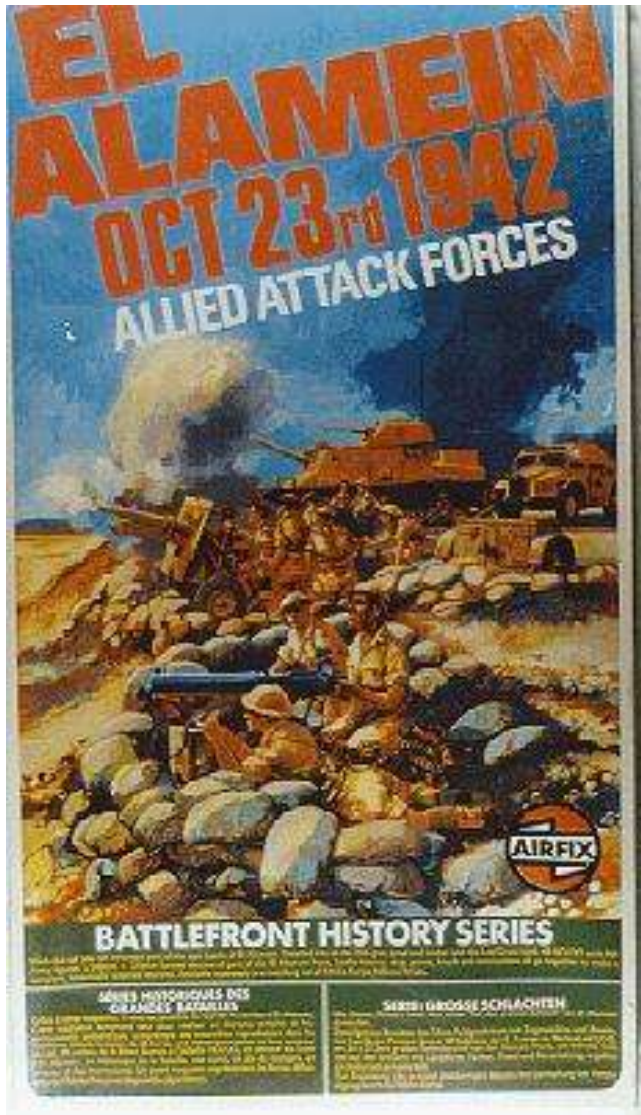

El Alamein - Allied Attack Forces

[View this kit on the website.](#)

El Alamein - October 23rd 1942

- Lee-Grant Tank and 25 Pdr. Gun and Limber kits with 8th Army markings
- 48 British 8th Army figures to scale
- Section of North African desert with artillery positions
- Map history and Allied divisional signs
- Four starter paints and brush
- Full instructions for kit assembly and painting