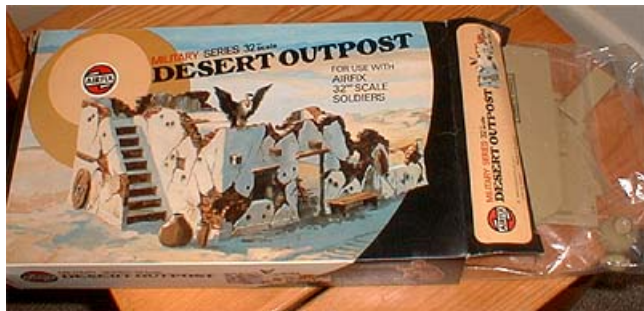

Desert Outpost

[View this kit on the website.](#)

This, another building to complement 1/32 scale figures, is typical of the type of dwelling used for many decades by Arabs in North Africa and the Middle East. - Taken from the [10th edition catalogue \(1973\)](#)

Rarity of early version: Scarce
First Issued: 1973

Box art Artists

Artist on Box Type 16: Daniel Bechenec

This kit appeared in these catalogues:

10th Edition (1973) Ref: 51508-7

11th Edition (1974) Ref: 51508-7