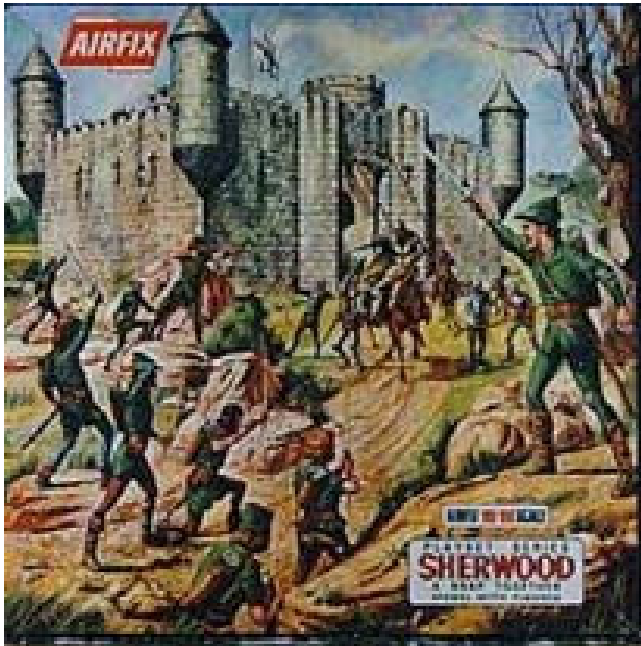

Sherwood Castle

[View this kit on the website.](#)

A snap-together castle including the infamous Sheriff of Nottingham and soldiers opposed by Robin Hood and his merry men. The scale figures may be painted to your own design to reproduce authentic fight scenes. Castle and figures available separately. - Taken from the [6th edition catalogue \(1968\)](#)

7th edition catalogue (1969), listed as **Sherwood Castle Set** from **Sherwood Castle**.

1993 edition catalogue, listed as **Robin Hood** from **Sherwood Castle Set**.

Airfix Series (*first appearance*): 1