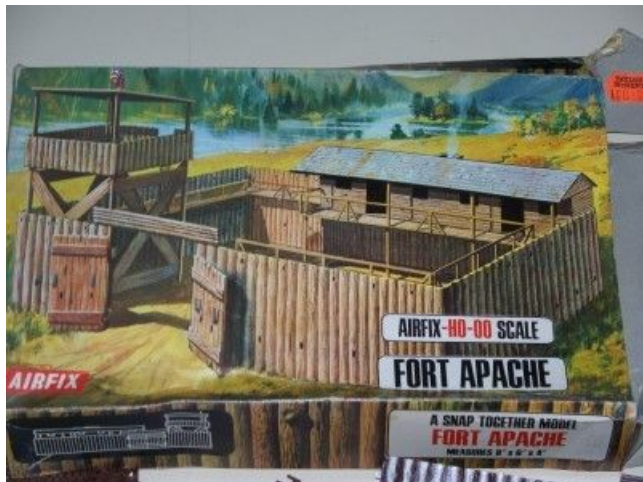

Fort Apache

[View this kit on the website.](#)

A snap-together Cavalry Fort with working doors, observation tower and catwalks. - Taken from the [7th edition catalogue \(1969\)](#)

Airfix Series (*first appearance*): 1
First Issued: 1970

Box art Artists
Artist on Box Type 3: Roy Cross

This kit appeared in these catalogues:

7th Edition (1969) Ref: 1704
8th Edition (1970) Ref: 1704
9th Edition (1971) Ref: 1704
10th Edition (1973) Ref: 09732-7
11th Edition (1974) Ref: 09732-7
12th Edition (1975) Ref: 09732-7
13th Edition (1976) Ref: 40732-8
14th Edition (1977) Ref: 40732-8
15th Edition (1978) Ref: 40732-8
16th Edition (1979) Ref: 40732-8
17th Edition (1980) Ref: 40732-8