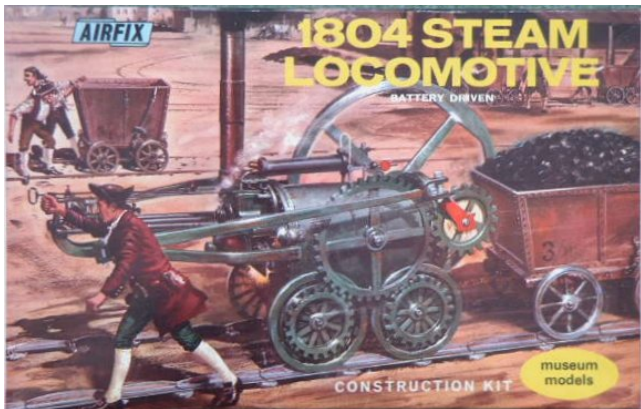

# 1804 Steam Locomotive

[View this kit on the website.](#)

The assembled locomotive is a detailed replica of Travithick's design of 1804 and is fully working on a display base. - Taken from the [6th edition catalogue \(1968\)](#)