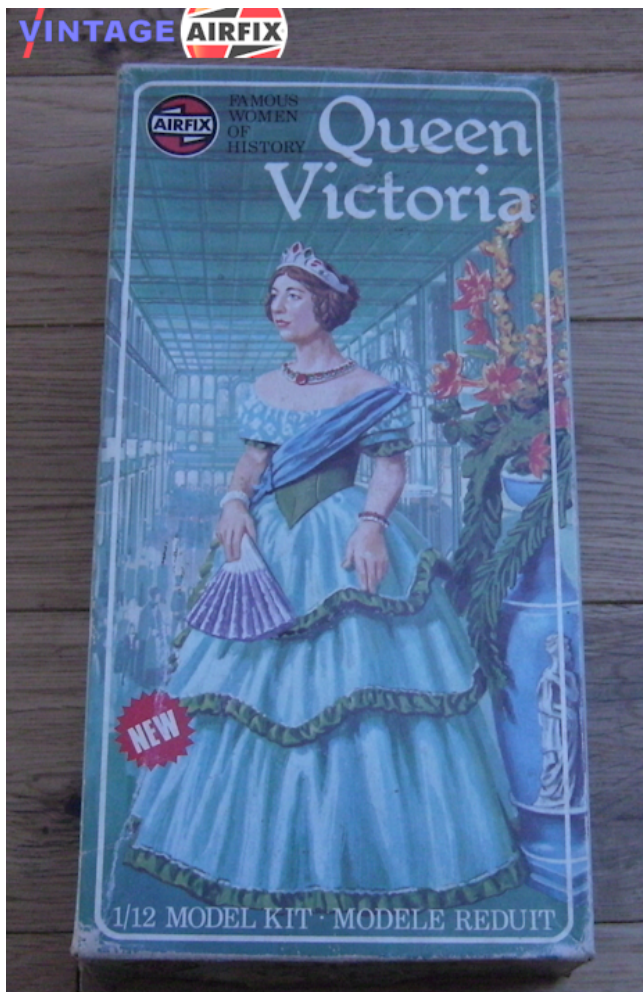

Queen Victoria

[View this kit on the website.](#)

A new series of kits which we feel will be of particular interest to families. These beautiful models are the first of a collection of Queens and famous women from history. The completed figures stand between 5 and 6 inches high and can be painted to reproduce the superb period costumes that were worn. - Taken from the [13th edition catalogue (1976)](#)

Airfix Series (*first appearance*): 3
Rarity of early version: Scarce
First Issued: 1976

Box art Artists

Artist on Box Type 5: William Stallion

This kit appeared in these catalogues:

13th Edition (1976) Ref: 03544-4

14th Edition (1977) Ref: 03544-4

15th Edition (1978) Ref: 03544-4

16th Edition (1979) Ref: 03544-4

17th Edition (1980) Ref: 03544-4