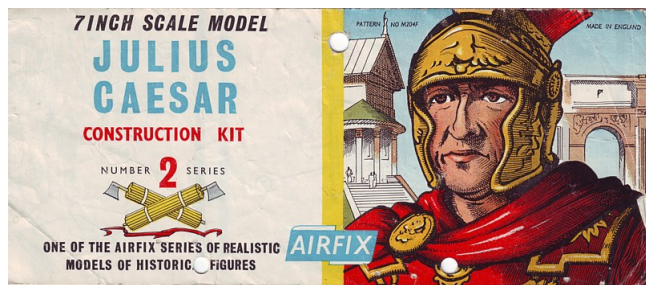

Julius Caesar (101-44 BC)

[View this kit on the website.](#)

A distinguished political and military figure, Julius Caesar was murdered by Brutus and his conspirators on the 15th March, 44 BC. A 45-part kit making a perfect seven inch tall replica of this famous Roman general. - Taken from the [3rd edition catalogue \(1964\)](#)

Airfix Series (*first appearance*): 2
First Issued: 1963

This kit appeared in these catalogues:

3rd Edition (1964) Ref: M204F
4th Edition (1966) Ref: M204F
5th Edition (1967) Ref: M204F
6th Edition (1968) Ref: M204F
7th Edition (1969) Ref: M204F
8th Edition (1970) Ref: M204F
9th Edition (1971) Ref: M204F
10th Edition (1973) Ref: 02504-3
11th Edition (1974) Ref: 02504-3
12th Edition (1975) Ref: 02504-3
13th Edition (1976) Ref: 02504-3
14th Edition (1977) Ref: 02504-3
15th Edition (1978) Ref: 02504-3