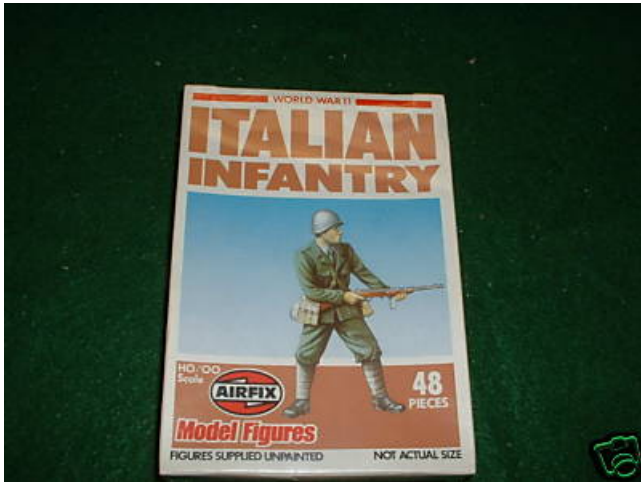

W.W.II Italian Infantry

[View this kit on the website.](#)

This page reveals a range of packs each comprising an assortment of pieces sufficient to assemble a play situation varying in time from the distant past to the present day, and from places as far apart as the Sahara desert to the deserts on the Moon's surface. Every piece is finely detailed, ready for play and can easily be painted with Airfix enamels for added realism in battle scenes and dioramas. - Taken from the [17th edition catalogue \(1980\)](#)