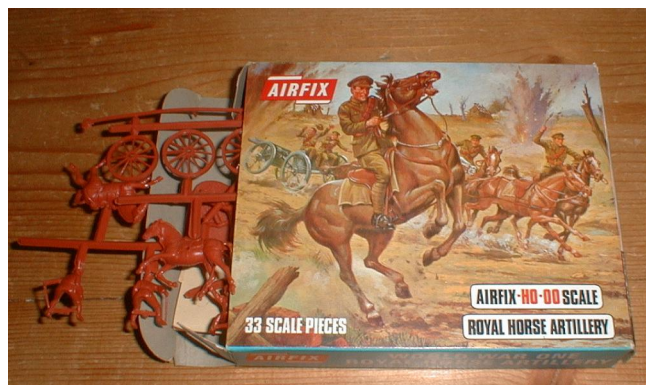

Royal Horse Artillery

[View this kit on the website.](#)

Designed to complement the World War I Infantry, the set has two field guns and a full team of horses, gun limber and full crew. - Taken from the [6th edition catalogue (1968)](#)

14th edition catalogue (1977), listed as **W.W.1. Royal Horse Artillery** from **Royal Horse Artillery**.

Airfix Series (*first appearance*): 1
Rarity of early version: Scarce
First Issued: 1967

Box art Artists

Artist on Box Type 3: Brian Knight
Artist on Box Type 16: Brian Knight
Artist on Box Type 17: Brian Knight

This kit appeared in these catalogues:

6th Edition (1968) Ref: S31
7th Edition (1969) Ref: S31
8th Edition (1970) Ref: S31
9th Edition (1971) Ref: S31
10th Edition (1973) Ref: 01731-0
11th Edition (1974) Ref: 01731-0
12th Edition (1975) Ref: 01731-0
13th Edition (1976) Ref: 01731-0
14th Edition (1977) Ref: 01731-0
15th Edition (1978) Ref: 01731-0
2008 Edition Ref: A01731
2009 Edition Ref: A01731
2010 Edition Ref: A01731
2011 Edition Ref: A01731
2012 Edition Ref: A01731
2013 Edition Ref: A01731
2014 Edition Ref: A01731
2015 Edition Ref: A01731
2016 Edition Ref: A01731
2019 Edition Ref: A00731V
2020 Edition Ref: A00731V