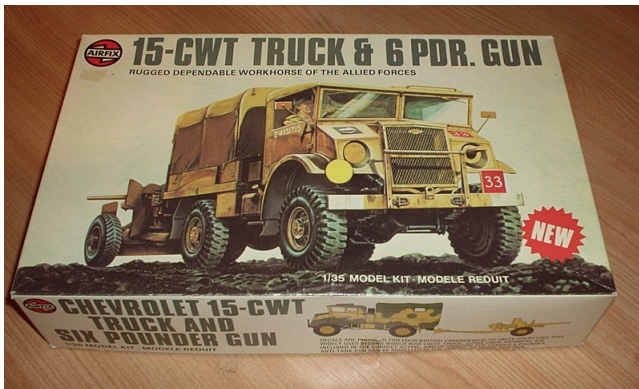

# Chevrolet 15-cwt Truck

[View this kit on the website.](#)

One of the workhorses of the British and Commonwealth armies was the famous Canadian 15-cwt truck. It was to be found on almost every war front used in a wide variety of roles and formed one of what was known generally as the CMP (Canadian Military Pattern) range of vehicles. The kit, outstandingly detailed, is constructed from the chassis up and has all the distinctive characteristics of the real vehicle when completed. In addition a 6-pdr anti-tank gun is included and can be towed behind the truck. Figures and four sets of optional markings are also provided. - Taken from the [14th edition catalogue \(1977\)](#)