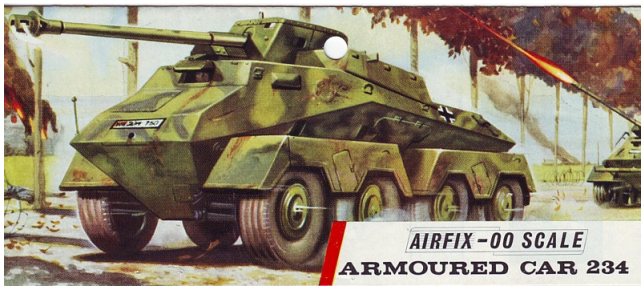

German Armoured Car (Sd Kfz 234)

[View this kit on the website.](#)

This eight-wheel armoured car was used by the Germans in the desert during the last war. All the detail of the real thing is expertly reproduced in the model made from this 57-part kit. - Taken from the [3rd edition catalogue \(1964\)](#)

1999 edition catalogue, recorded as a **new** kit.

1999 edition catalogue, listed as **German Armoured Car Sd Kfz 234** from **German Armoured Car (Sd Kfz 234)**.

2000 edition catalogue, listed as **German Armoured Car SD.KFZ.234** from **German Armoured Car Sd Kfz 234**.