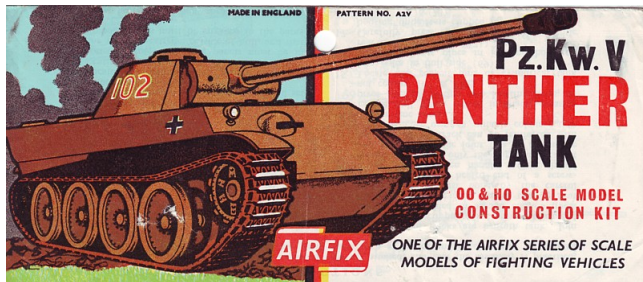

Pz K.W.V. Panther Tank

[View this kit on the website.](#)

77 detailed parts, together with the correctly coloured and marked transfer sheet, make into a perfect OO(1/76) scale model of this famous 45-ton German tank. As with the Sherman, this model has flexible operating caterpillar tracks, rotating turret and elevating 75mm. cannon. - Taken from the [1st edition catalogue \(1962\)](#)