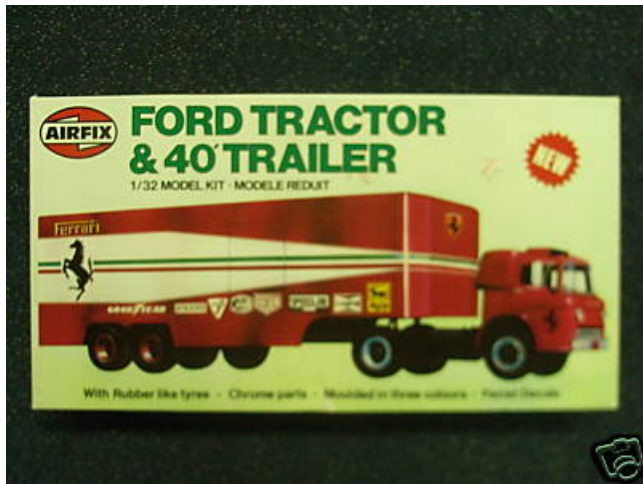

Ford C-900 Truck

[View this kit on the website.](#)

The stylish livery of the Ferrari racing team is provided for this impressive 1:32nd scale construction kit of the Ford C-900 tractor and 40ft trailer. The kit has a number of working features including opening van doors and tilting cab plus the added option of a detachable trailer. Overall length of the model is 485mm. - Taken from the [1981 edition catalogue](#)