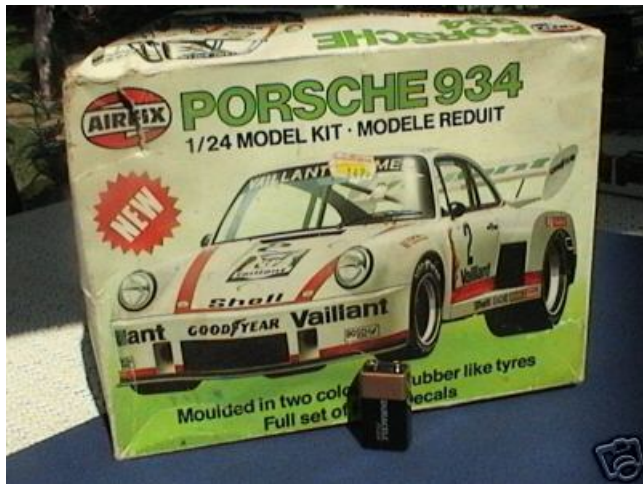

# Porsche 934/5

[View this kit on the website.](#)

The thoroughbred Porsche 934/5 racing car makes a fitting subject for inclusion in this range of precision-molded construction kits. Full interior detail is matched by the sleek outside shape made more exciting with a set of colourful transfers. The front wheels are steerable and have rubber-like tyres for greater realism. - Taken from the [17th edition catalogue \(1980\)](#)