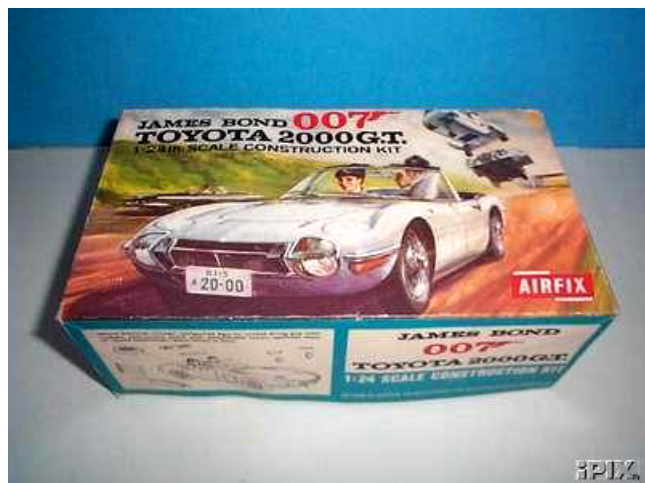

James Bond Toyota

[View this kit on the website.](#)

The latest piece of equipment used by 007. Almost 150 parts include an operating rocket gun and the concealed television system. - Taken from the [6th edition catalogue \(1968\)](#)

Airfix Series (*first appearance*): 7
Rarity of early version: Very Rare
First Issued: 1968

Box art Artists
Artist on Box Type 3: Roy Cross

This kit appeared in these catalogues:
6th Edition (1968) Ref: 732