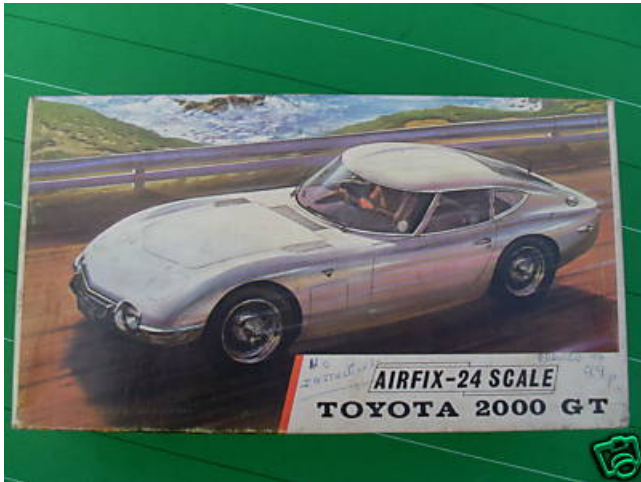

Toyota 2000 GT

[View this kit on the website.](#)

Designed to be one of the world's finest Grand Touring car. This kit contains over 110 parts and soft tyres. - Taken from the [8th edition catalogue \(1970\)](#)

Airfix Series (first appearance): 6
Rarity of early version: Very Rare
First Issued: 1971

Box art Artists
Artist on Box Type 3: Roy Cross

This kit appeared in these catalogues:

8th Edition (1970) Ref: 641