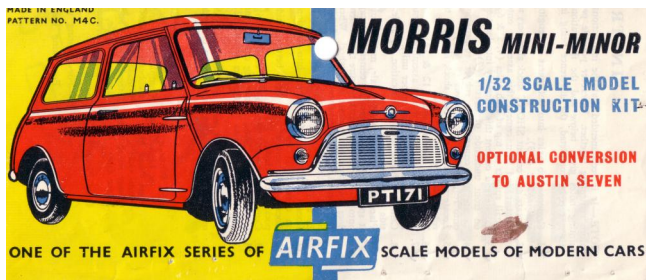

Morris Mini-Minor

[View this kit on the website.](#)

Taking it down even smaller in size, but to an exact 1/32nd scale, is this remarkably detailed 46-part kit of the revolutionary Mini-Minor. In addition the kit contains two extra parts for conversion to the equally famous Austin Seven, if desired. Complete with a selection of four different number plates and suggested colour scheme. - Taken from the [2nd edition catalogue \(1963\)](#)