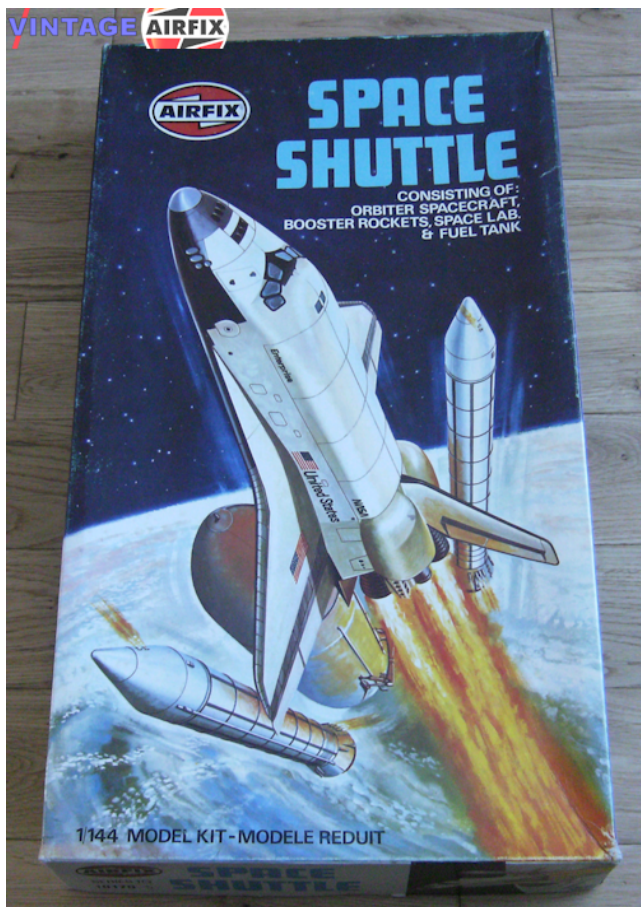

Space Shuttle

[View this kit on the website.](#)

Blasting off the Earth in 1979, the first Shuttle Orbiter will herald a new era in space exploration. It will eventually operate a regular service flying various loads into space and then returning them to earth. It is launched vertically like the Apollo spacecraft but lands like an aeroplane. This exciting project is now captured in model form with this new kit comprising 92 parts and made up of the delta-shaped orbiter vehicle, the two booster rockets and the huge fuel tank. - Taken from the [15th edition catalogue \(1978\)](#)

16th edition catalogue (1979), recorded as a **Series 10** kit.

2000 edition catalogue, recorded as a **new** kit.

Airfix Series (*first appearance*): 9
First Issued: 1978

Box art Artists

Artist on Box Type 6: Ken McDonough