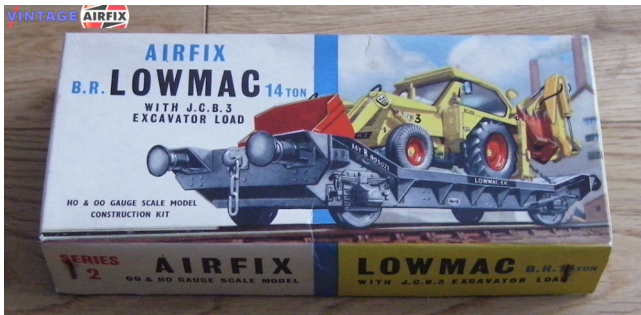

# Lowmac and J.C.B.3

[View this kit on the website.](#)

A detailed 60-part kit making two superb models - one of the low loading machinery wagon Lowmac, and the other of the J.C.B.3 Hydraulic Excavator/Loader which is the type of machinery commonly carried by the Lowmac. Complete with transfers. - Taken from the [3rd edition catalogue \(1964\)](#)