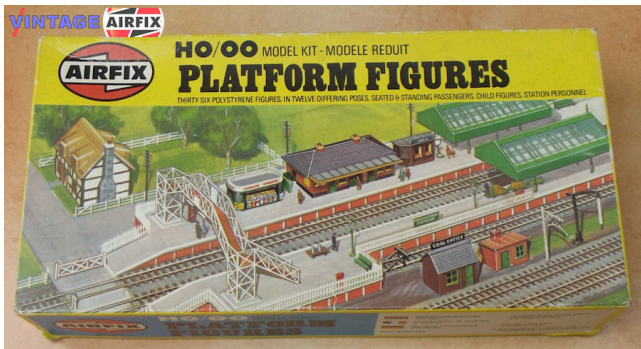

# Platform Figures

[View this kit on the website.](#)

This set of 00/H0 figures can be used to bring the platform to life. There are 36 pieces in each set. - Taken from the [16th edition catalogue \(1979\)](#)

**Airfix Series (first appearance):** 3  
**Rarity of early version:** Very Rare  
**First Issued:** 1958

**Box art Artists**  
**Artist on Box Type 6:** Cliff & Wendy Meadway

This kit appeared in these catalogues:  
**16th Edition (1979) Ref:** 03625-2  
**17th Edition (1980) Ref:** 03625-2