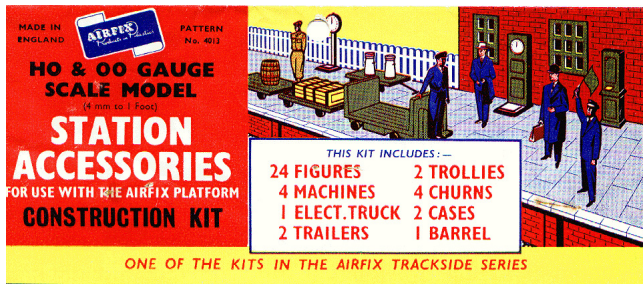

Station Accessories

[View this kit on the website.](#)

This 55 piece kit contains 24 figures, 4 platform machines, 1 electric truck, 4 milk churns, 2 trolleys and other platform furniture; it effectively decorates a "OO" gauge station. - Taken from the [1st edition catalogue \(1962\)](#)

16th edition catalogue (1979), recorded as a **Series 3** kit.

Airfix Series (*first appearance*): 1
First Issued: 1958

Box art Artists

Artist on Box Type 3: Brian Knight

[This kit appeared in these catalogues:](#)