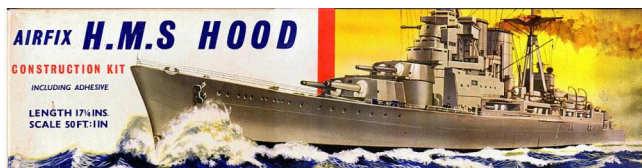

H.M.S. Hood

[View this kit on the website.](#)

The 133 parts of this Airfix construction kit build a 17 1/4 inch model of H.M.S. "Hood", the Royal Naval ship which made so many goodwill cruises between 1929 and 1939. Faithfully reproduced in miniature are her eight 15 inch, twelve 5.5 inch and four 4 inch guns as well as two multiple 2-pounders. - Taken from the [1st edition catalogue \(1962\)](#)