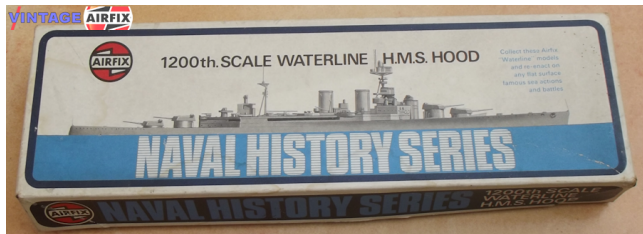

HMS Hood

[View this kit on the website.](#)

HMS Hood. A new series of clip-together "Waterline" models that will give modellers and "wargamers" the opportunity to re-enact on a flat sea-like surface famous sea battles and encounters. - Taken from the [11th edition catalogue \(1974\)](#)

13th edition catalogue (1976), listed as **HMS 'Hood'** from **HMS Hood**.

Airfix Series (*first appearance*): 2
Rarity of early version: Scarce
First Issued: 1973

Box art Artists

Artist on Box Type 4: Roy Cross