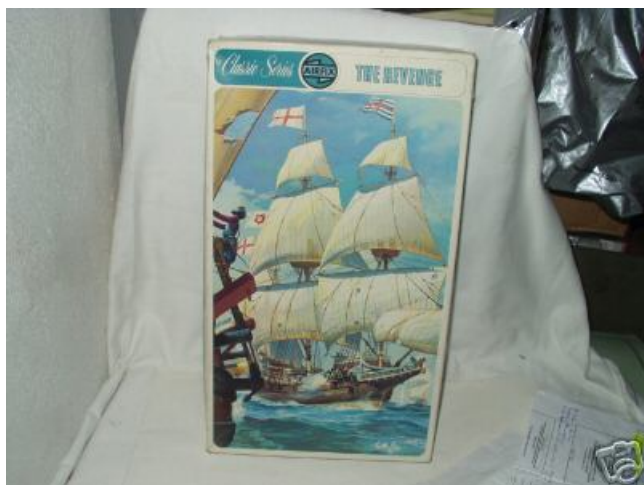

Revenge

[View this kit on the website.](#)

Over 160 finely detailed parts go to make this exciting big model of the 16th century fighting ship Revenge. The kit includes preformed ratlines and complete set of vacuum formed sails. Commanded by Sir Francis Drake, the Revenge won fame against the Spanish Armada. Later, under the command of Sir Richard Grenville, she was attacked by fifteen Spanish galleons. Sinking two and crippling two others, she was finally forced to surrender. The Revenge sank in a storm while being taken to Spain by her captors. - Taken from the [3rd edition catalogue \(1964\)](#)

13th edition catalogue (1976), listed as '**Revenge**' from **Revenge**.

1987 edition catalogue, listed as part of the Classic Ships Special Editions range.

1987 edition catalogue, listed as **Revenge** from '**Revenge**'.