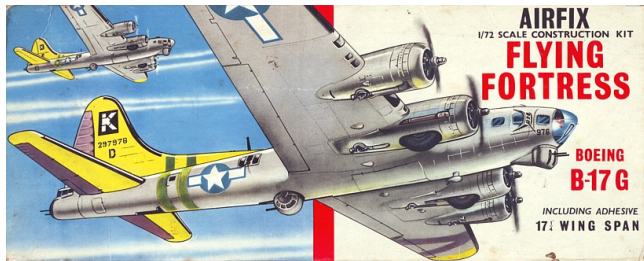

# Flying Fortress B-17G

[View this kit on the website.](#)

Just over a hundred parts go to make this excellent model true to scale and superbly detailed. The B-17G was the latest and most successful version of this World War II day bomber to be developed. Produced in July 1943, it was one of the aircraft operated by the 447th Bombardment Group of the U.S. Eighth Air Force. Famous for its high altitude performance, the B-17G had a maximum speed of 300 m.p.h. at 30,000 feet and a range of approximately 2,000 miles. Bomb load varied up to 17,600 lbs. and defensive armament consisted of either twelve or thirteen 0.5 in. machine guns. - Taken from the [2nd edition catalogue \(1963\)](#)