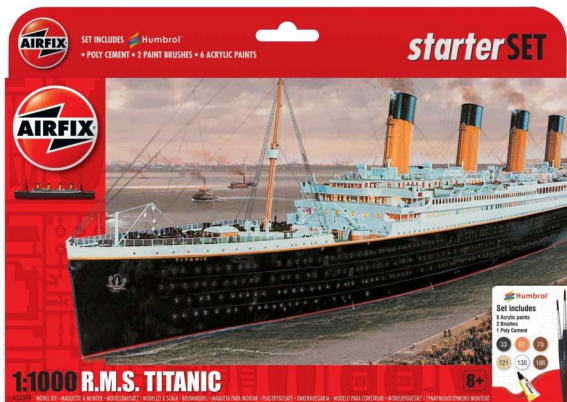

RMS Titanic 1:1000

[View this kit on the website.](#)

The legend of the Titanic continues to capture the imagination of the world. Added to this year's range is a smaller scale model available as a Starter Set. Ideal for beginners or those with less display space, this set comes complete with six paints, glue and two paintbrushes. A fantastic addition to your collection or a welcome gift for any time of the year.

First Issued: 2019

Box art Artists

Artist on Box Type 16: Mike Trim

This kit appeared in these catalogues:

2019 Edition Ref: A55314

2020 Edition Ref: A55314