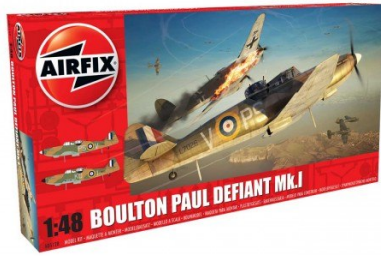

Boulton Paul Defiant Mk.1

[View this kit on the website.](#)

With its powered dorsal mounted turret, the Boulton Paul Defiant was one of the most interesting fighter aircraft to see service during the Second World War. Originally designed to attack massed formations of enemy bombers, the additional weight of the turret and lack of forward firing defensive armament quickly dictated that the Defiant was better suited to night fighter operations.

Airfix Series (*first appearance*): 5

First Issued: 2016

Box art Artists

Artist on Box Type 16: Adam Tooby

This kit appeared in these catalogues:

2016 Edition Ref: A05128

2017 Edition Ref: A05128

2018 Edition Ref: A05128

2020 Edition Ref: A05128