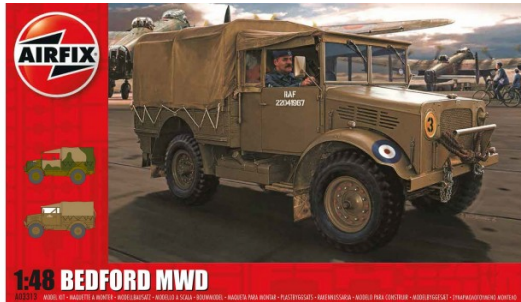

Bedford MWD Light Truck

[View this kit on the website.](#)

With the nickname "Pneumonia Wagon" due to its collapsible windscreen, the Bedford MWD truck was used throughout the Second World War by the RAF. Seen here with both early and late war options, this vehicle that transported the RAF ground crew was considered to be just as important as the aircraft they flew and maintained.

Airfix Series (*first appearance*): 3

First Issued: 2015

Box art Artists

Artist on Box Type 16: Daniel Bechenec

This kit appeared in these catalogues:

2015 Edition Ref: A03313

2016 Edition Ref: A03313

2017 Edition Ref: A03313