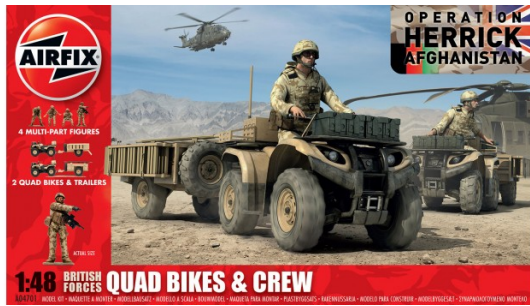

British Quad Bikes and Crew

[View this kit on the website.](#)

2013 - New Tool

First Issued: 2013

Box art Artists

Artist on Box Type 16: Adam Tooby

This kit appeared in these catalogues:

2013 Edition Ref: A04701