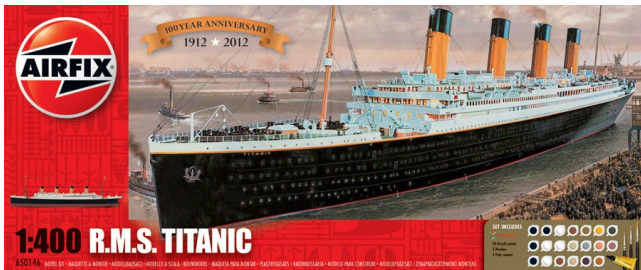

# RMS Titanic 1:400

[View this kit on the website.](#)

**First Issued:** 2012

**Box art Artists**

**Artist on Box Type 16:** Daniel Bechenec

This kit appeared in these catalogues:

**2012 Edition Ref:** A50146