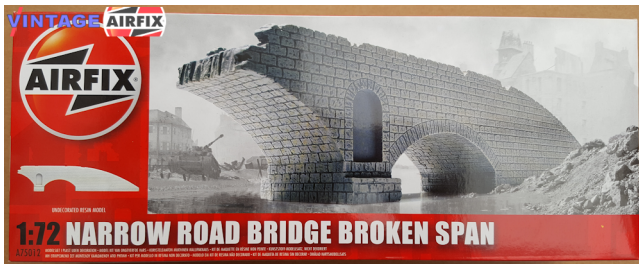

Narrow Road Bridge Broken Span

[View this kit on the website.](#)

Attacking and bombing bridges across Europe was a strategic necessity throughout WWII and this model represents a typical ruined example that makes for excellent possibilities for modelling a superb diorama as well as war gaming features.