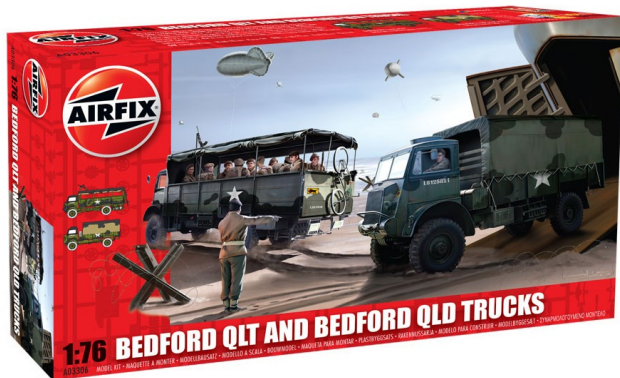

Bedford QL Trucks

[View this kit on the website.](#)

Airfix Series (*first appearance*): 3
First Issued: 2010

Box art Artists
Artist on Box Type 16: Vincenzo Auletta

This kit appeared in these catalogues: