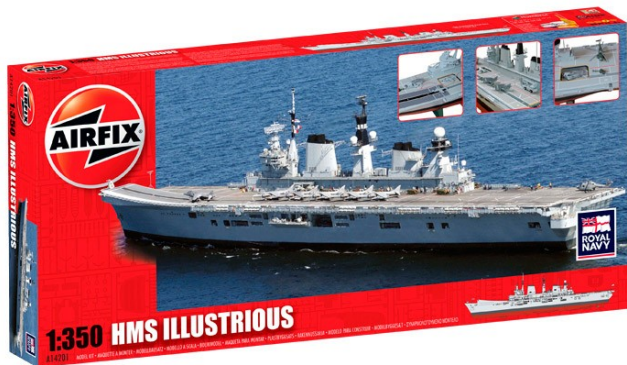

HMS Illustrious

[View this kit on the website.](#)

HMS Illustrious is the second of three Invincible Class Aircraft carriers, and the fifth ship to bear her proud name. Illustrious, or 'Lusty' as she is known fondly by all on board, was built at Swan Hunters Ship Builders Yard on the Tyne, and subsequently commissioned in her base port of Portsmouth in 1982.

Airfix Series (*first appearance*): 14
First Issued: 2010

Box art Artists

Artist on Box Type 16: Photo

This kit appeared in these catalogues:

2010 Edition Ref: A14201

2011 Edition Ref: A14201

2012 Edition Ref: A14201

2013 Edition Ref: A14201

2014 Edition Ref: A14201

2016 Edition Ref: A14201