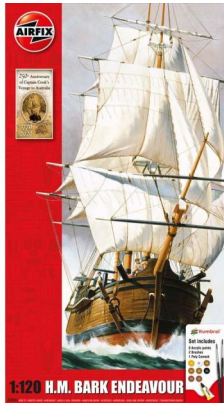

Endeavour

[View this kit on the website.](#)

First Issued: 2008

Box art Artists

Artist on Box Type 16: Brian Knight

This kit appeared in these catalogues:

2008 Edition Ref: A50047

2009 Edition Ref: A50047

2010 Edition Ref: A50047

2020 Edition Ref: A50047