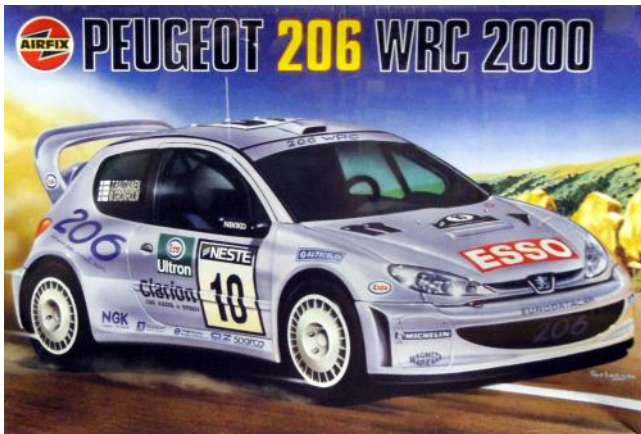

Peugeot 206 WRC

[View this kit on the website.](#)

Airfix Series (*first appearance*): 7
First Issued: 2001

This kit appeared in these catalogues:

2001 Edition Ref: 07404
2002 Edition Ref: 07404
2003 Edition Ref: 07404
2004 Edition Ref: 07404