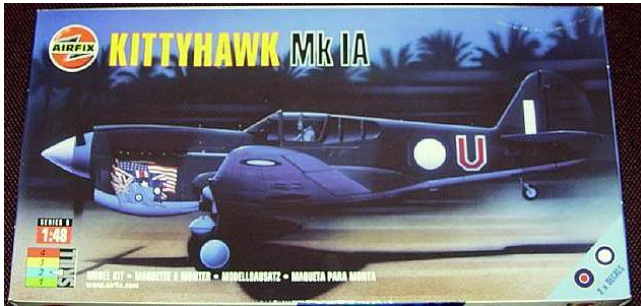

Kittyhawk Mk1A

[View this kit on the website.](#)

Airfix Series (*first appearance*): 5
First Issued: 2000

Box art Artists

Artist on Box Type 11: Gavin McLeod

This kit appeared in these catalogues:

2000 Edition Ref: 05109