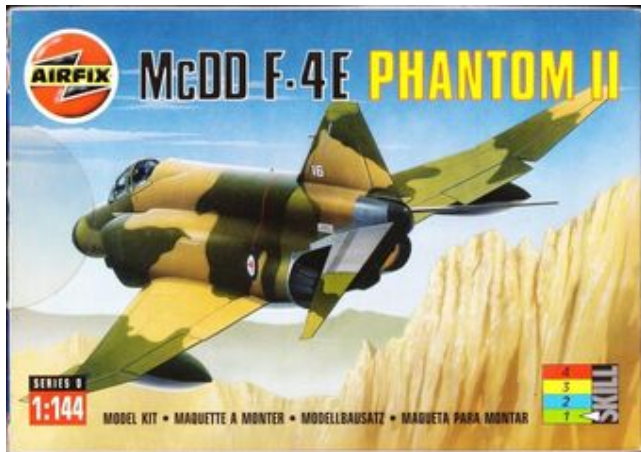

F-4E Phantom II

[View this kit on the website.](#)

Airfix Series (*first appearance*): 0
First Issued: 1999

Box art Artists

Artist on Box Type 11: Gavin McLeod

This kit appeared in these catalogues:

1999 Edition Ref: 00100