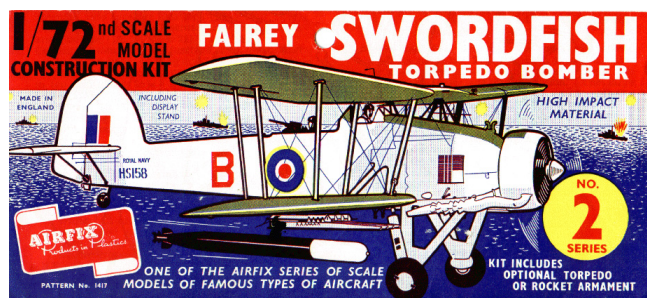

Fairey Swordfish II

[View this kit on the website.](#)

Affectionately known as "The Stringbag" the Fairey Swordfish was designed as a carrier based, torpedo-spotter-reconnaissance aircraft. Torpedo carrying Swordfish aircraft took part in most of the great Navel actions of the war. Some versions of the Swordfish were equipped to take rockets, mines or bombs as well as air-to-sea radar. This Airfix model has 55 parts with a wingspan of 7 1/2 inches. The kit includes Torpedo and Rocket armament. - Taken from the [1st edition catalogue \(1962\)](#)

5th edition catalogue (1967), listed as **Fairey 'Swordfish' II** from **Fairey Swordfish II**.

10th edition catalogue (1973), listed as **Fairey Swordfish II** from **Fairey 'Swordfish' II**.

1983 edition catalogue, listed as **Fairey Swordfish** from **Fairey Swordfish II**.