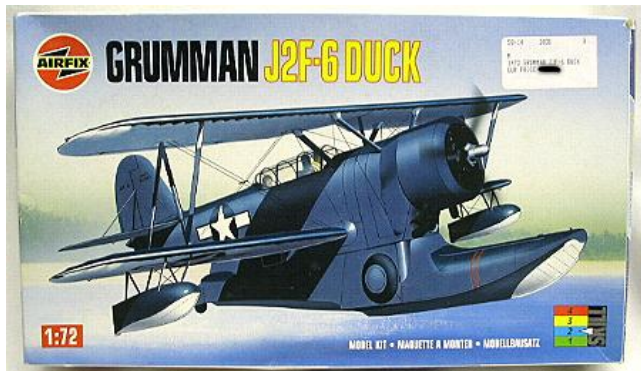

# Grumman J2F-6 Duck

[View this kit on the website.](#)

U.S. Navy, Nas Patuxent River, U.S.A., 1943/OA-12 Duck, 10th Rescue Squadron, USAF, Elmendorf, Alaska, 1948. - Taken from the [1995 edition catalogue](#)