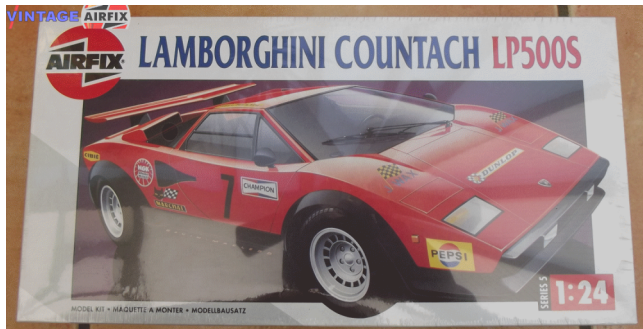

Lamborghini Countach LP500S

[View this kit on the website.](#)

A super new easy-to-assemble Snap 'n' Glue construction kit of the futuristic Countach, designed and produced by Italian car maker Lamborghini. Exciting race decals, and the latest in aerodynamic styling for greater performance make this kit a 'must' for modelers and car enthusiasts, The completed model has a length of 170mm. - Taken from the [1981 edition catalogue](#)

1992 edition catalogue, recorded as a **new** kit.

1992 edition catalogue, listed as **Lamborghini Countach** from **Lamborghini Countach LP500S**.

Airfix Series (*first appearance*): 5

Rarity of early version: Scarce

First Issued: 1981

This kit appeared in these catalogues:

1981 Edition Ref: 06412-7

1992 Edition Ref: 05404

1993 Edition Ref: 05404

1994 Edition Ref: 05404