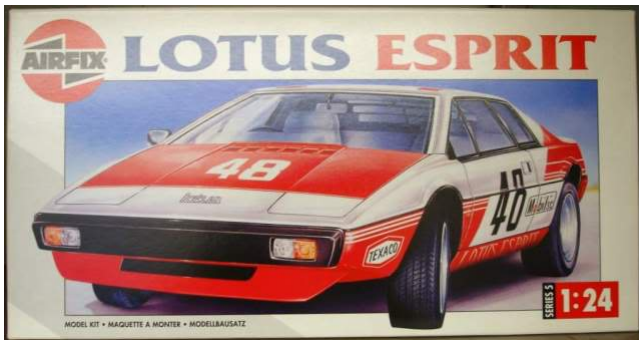

# Lotus Esprit

[View this kit on the website.](#)

**Airfix Series** (*first appearance*): 5  
**Rarity of early version:** Rare  
**First Issued:** 1992

**Box art Artists**  
**Artist on Box Type 10:** Allan Croft